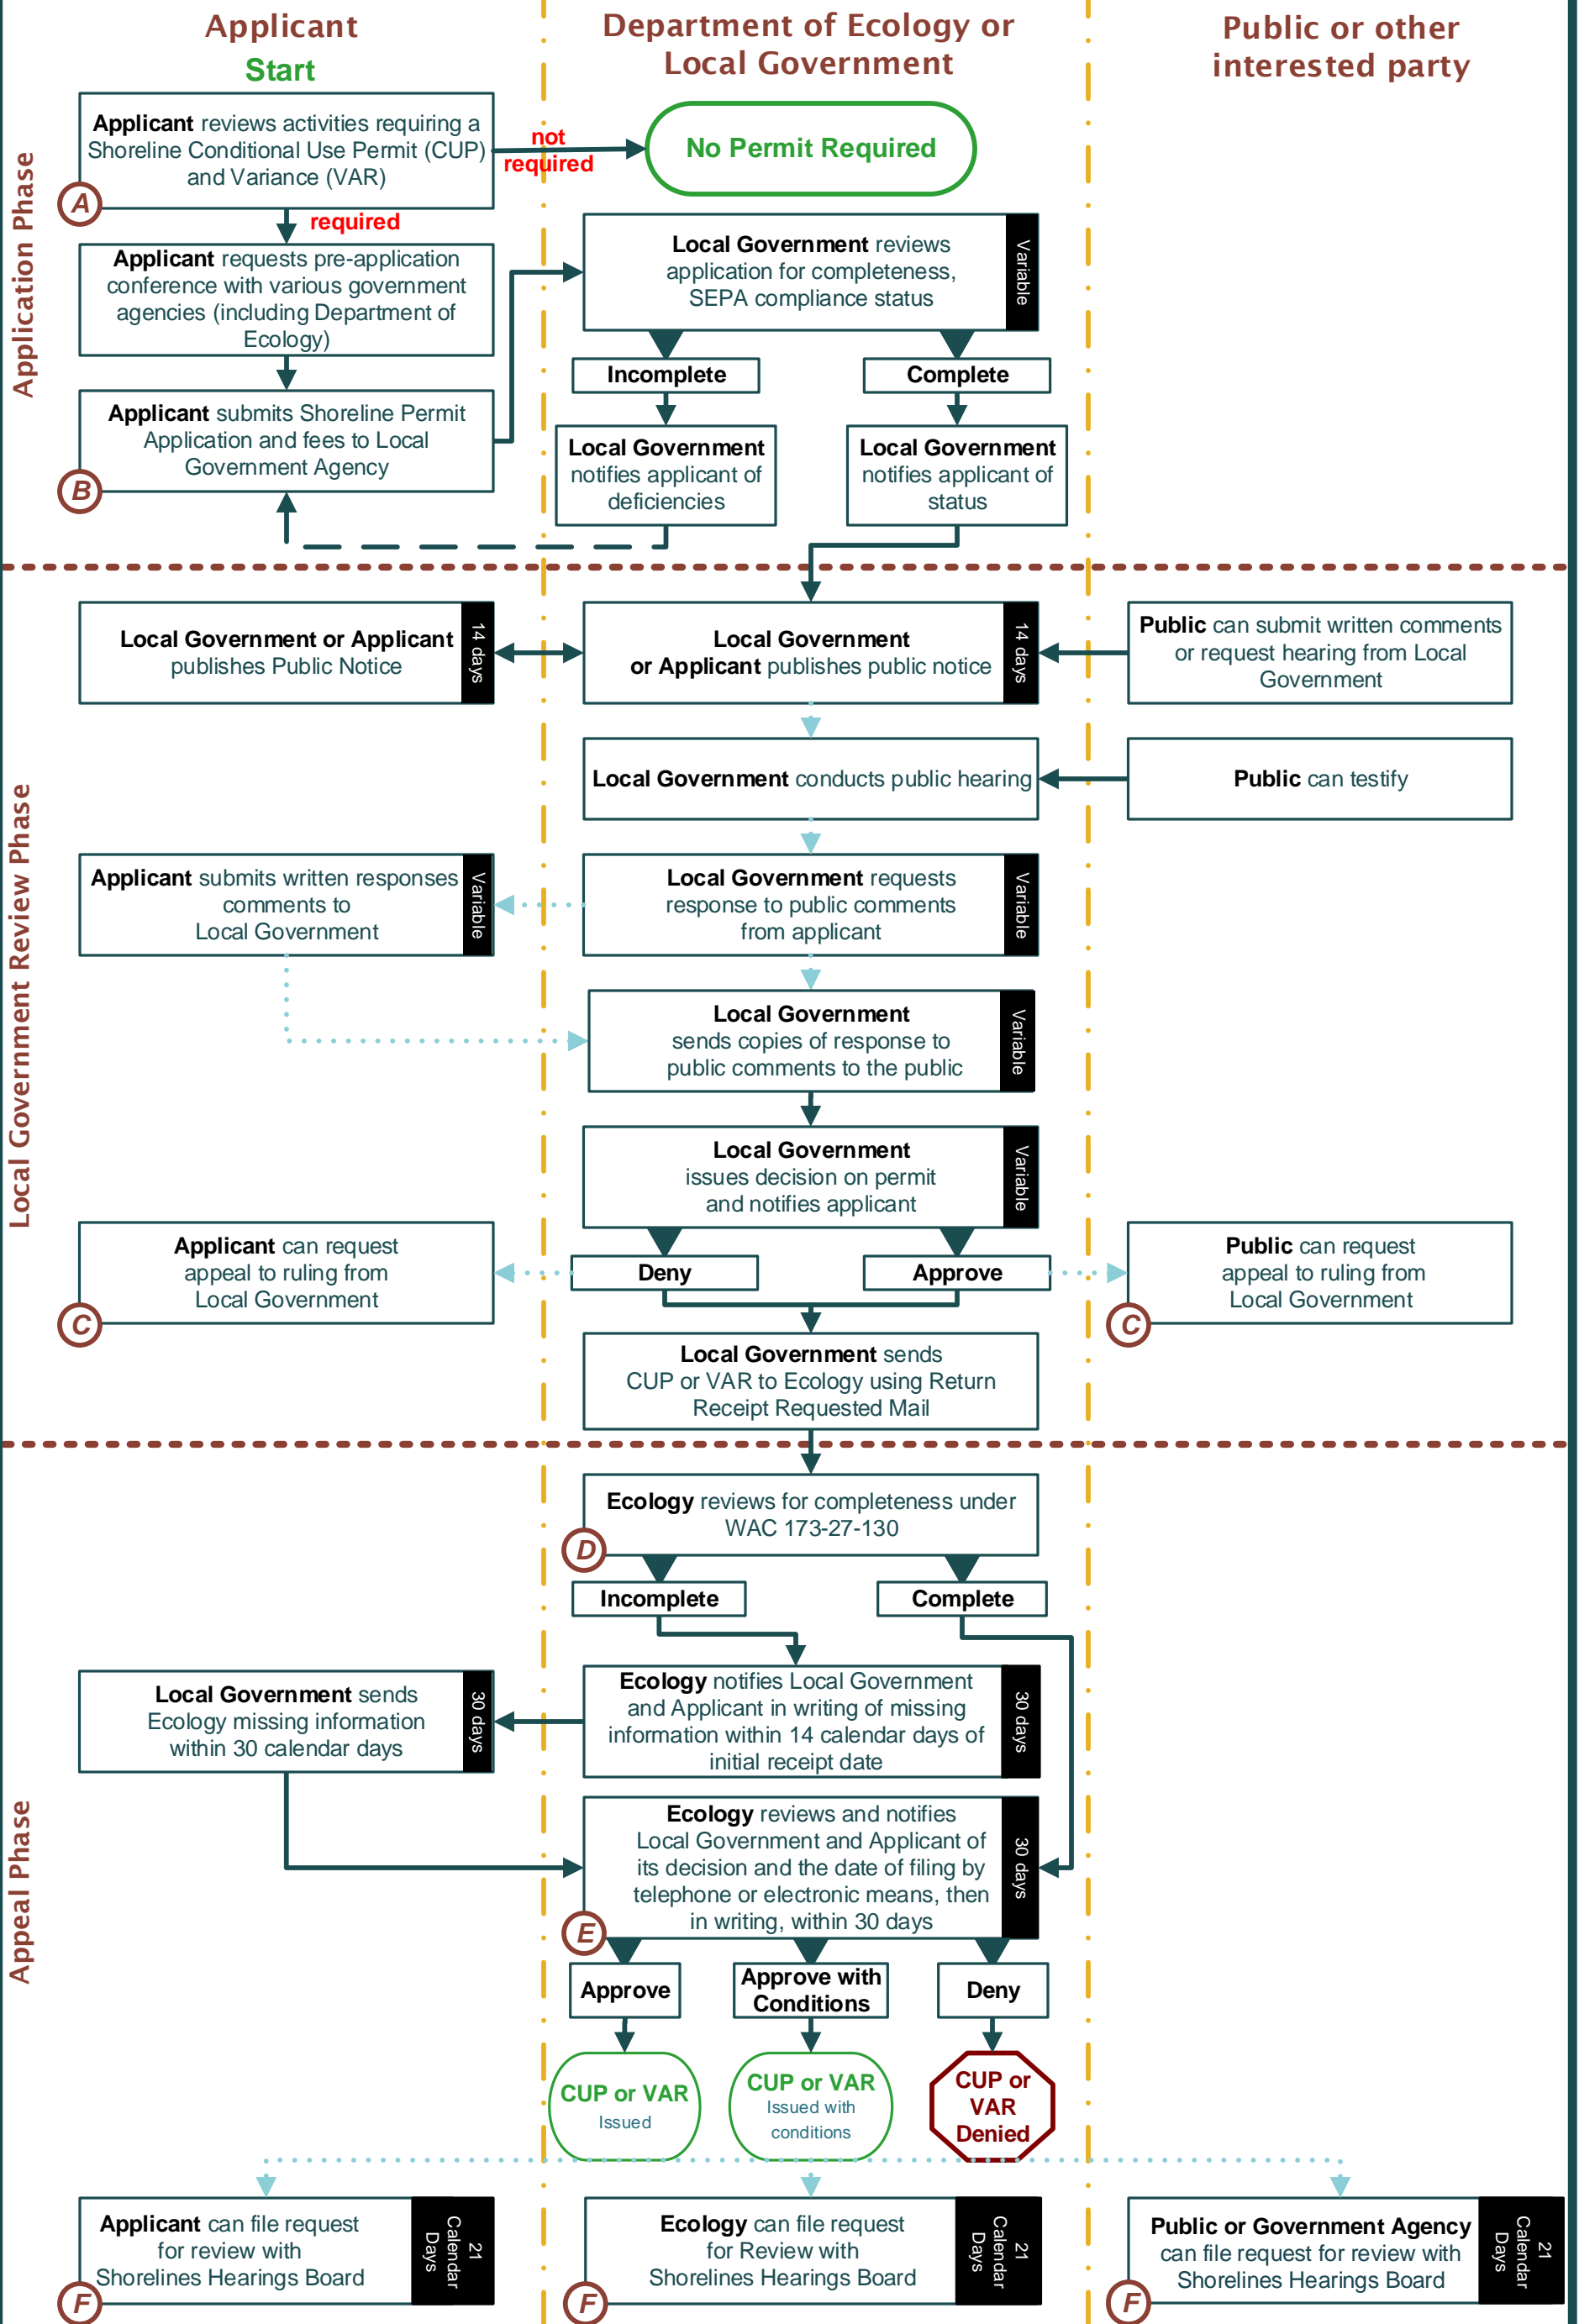

# Shoreline Conditional Use Permit and Variance

**Legend:** (A) = Hyperlink    → = Progression    ← = Revision    ..... = Optional